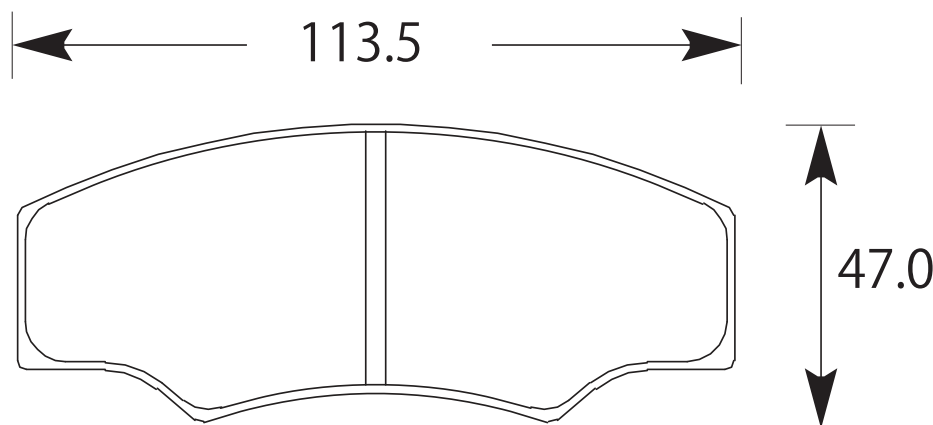

RP025 (CP2340D40)

ALCON, AP RACING, FORMULA ATLANTIC

Pad Thickness - mm	パッドの厚み	15.0mm
Pad Depth - mm	摩擦材の高さ	40mm
Pad Area - cm ²		40.4cm ²
Friction Materials Available		Formula700C, Formula800C, PC2600, PC3200, RacingPRO
Fits Brake Caliper Family		CP2361